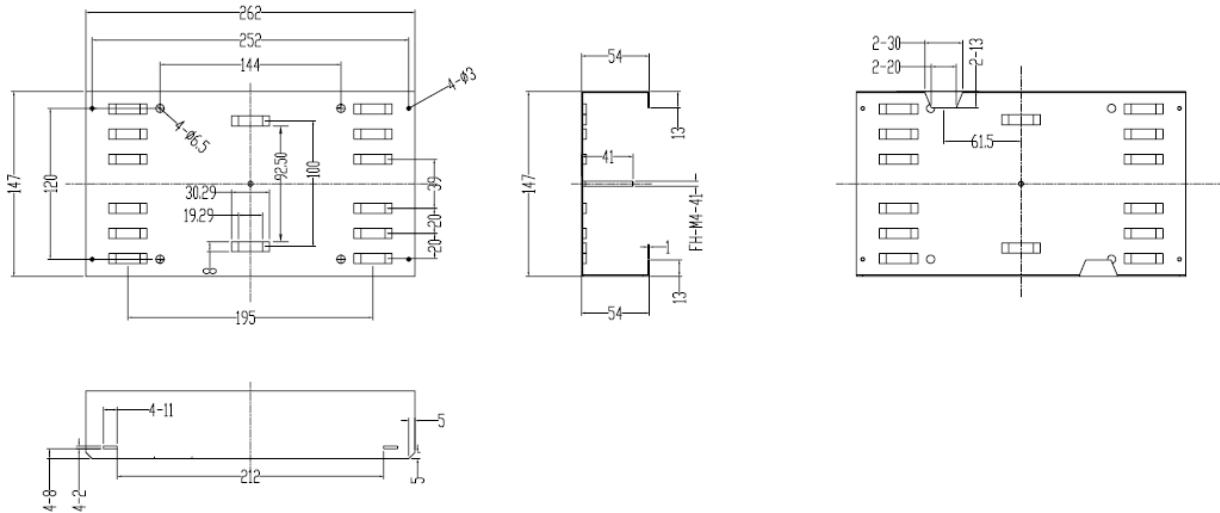

Dimensions

Depth | 55.0 mm

Available variants

ArtNr.	Bezeichnung	Colour RAL-Nummer	
53603.1	Compact splice dist. set RAL7035, W=265 x H=150 x D=55mm	grey	7035
53603.1WS	Compact splice dist. set RAL9003, W=265 x H=150 x D=55mm	white	9003

Drawings

This datasheet was created automatically on 16-08-2024 . Technical changes reserved.

DATASHEET

Compact splice dist. set RAL9003, W=265 x H=150 x D=55mm

This datasheet was created automatically on 16-08-2024 . Technical changes reserved.

DATASHEET

Compact splice dist. set RAL9003, W=265 x H=150 x D=55mm

This datasheet was created automatically on 16-08-2024 . Technical changes reserved.