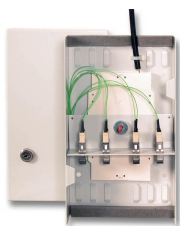

DATASHEET

Compact splice dist. set RAL9003, W=265 x H=150 x D=55mm

General data

Housing with swivel lid lockable, 2 keys
 2 openings with dust-tight strips for incoming and outgoing cable for fixing with cable ties
 For max. 4 splice cassettes or 1 splice cassette plus one distribution plate
 Steel sheet

Scope of delivery:
 Housing with 2 keys
 1 x distribution plate for 12 x ST
 1 x distribution plate for 6 x SC-Duplex

Dimensions: 265x150x55mm

Allgemeine Daten

With housing	True
Mounting method	Wall mounting
With front plate	True
With pigtails	False

This datasheet was created automatically on 16-08-2024 . Technical changes reserved.

DATASHEET

Compact splice dist. set RAL9003, W=265 x H=150 x D=55mm

General data

Height | 265.0 mm

Abmessungen

Width | 150.0 mm