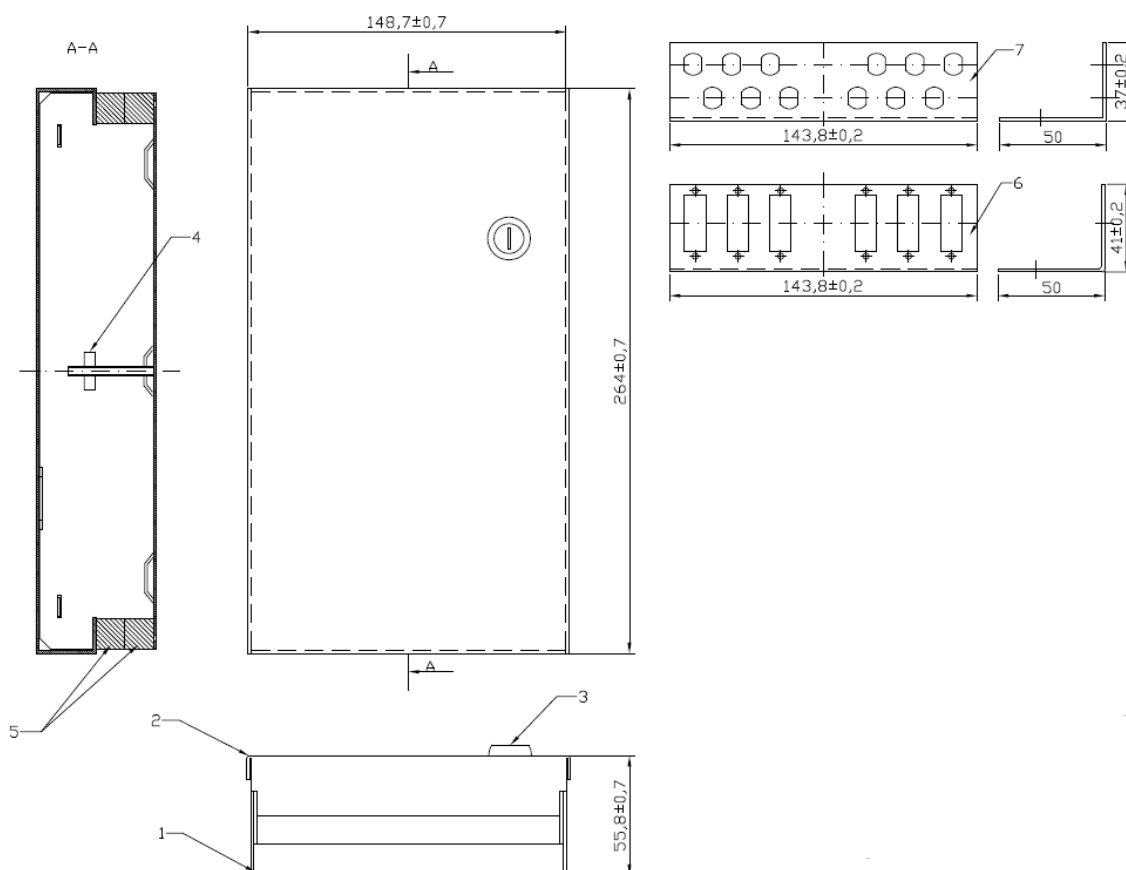

Scope of delivery:
 Housing with 2 keys
 1 x distribution plate for 12 x ST
 1 x distribution plate for 6 x SC-Duplex

Dimensions: 265x150x55mm

Allgemeine Daten

With housing	True
Mounting method	Wall mounting
With front plate	True
With pigtails	False

This datasheet was created automatically on 16-08-2024 . Technical changes reserved.

DATASHEET

Compact splice dist. set RAL9003, W=265 x H=150 x D=55mm

General data

Height | 265.0 mm

Abmessungen

Width | 150.0 mm

Dimensions

Depth | 55.0 mm

Available variants

ArtNr.	Bezeichnung	Colour RAL-Nummer	
53603.1	Compact splice dist. set RAL7035, W=265 x H=150 x D=55mm	grey	7035
53603.1WS	Compact splice dist. set RAL9003, W=265 x H=150 x D=55mm	white	9003

Drawings

This datasheet was created automatically on 16-08-2024 . Technical changes reserved.

DATASHEET

Compact splice dist. set RAL9003, W=265 x H=150 x D=55mm

This datasheet was created automatically on 16-08-2024 . Technical changes reserved.